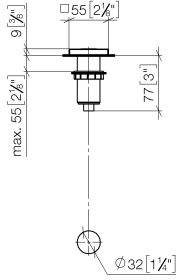

10 714 970

mm [inches]

10 714 970

Parts for other finishes can be found here: [Chrome](#)

AIR SWITCH Control button - Champagne (22kt Gold)

LOT

10 714 970

**Spare parts list**

No.	Item Number	Name	Quantity used	Delivery time
	09 28 10 141 90	sleeve	8	2