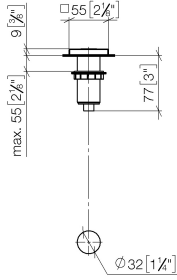

For more information go to www.insinkerator.com

Fits LOT

	Brushed Chrome	10 714 970-93
	Chrome	10 714 970-00
	Brushed Platinum	10 714 970-06
	Platinum	10 714 970-08
	Durabress (23kt Gold)	10 714 970-09
	Dark Chrome	10 714 970-19
	Brushed Durabress (23kt Gold)	10 714 970-28
	Brushed Champagne (22kt Gold)	10 714 970-46
	Champagne (22kt Gold)	10 714 970-47
	Brushed Dark Platinum	10 714 970-99

AIR SWITCH Control button - Brushed Chrome

LOT

10 714 970

mm [inches]

10 714 970

Parts for other finishes can be found here: [Chrome](#)

AIR SWITCH Control button - Brushed Chrome

LOT

10 714 970

Spare parts list

No.	Item Number	Name	Quantity used	Delivery time
	09 28 10 141 90	sleeve	8	2