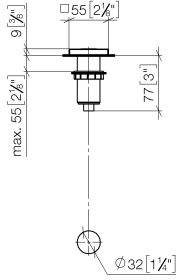

10 714 970

mm [inches]

10 714 970

Parts for other finishes can be found here: [Chrome](#)

AIR SWITCH Control button - Brushed Dark Platinum

LOT

10 714 970

**Spare parts list**

No.	Item Number	Name	Quantity used	Delivery time
	09 28 10 141 90	sleeve	8	2