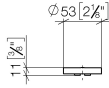

CYO Handle insert hot & cold - Brushed Platinum

11 188 811

- with hot / cold marking
- for two-hole basin mixer

	Brushed Platinum	11 188 811-06
	Chrome	11 188 811-00
	Platinum	11 188 811-08
	Durabress (23kt Gold)	11 188 811-09
	Dark Chrome	11 188 811-19
	Brushed Durabress (23kt Gold)	11 188 811-28
	Brushed Dark Platinum	11 188 811-99

CYO Handle insert hot & cold - Brushed Platinum

11 188 811

mm [inches]

CYO Handle insert hot & cold - Brushed Platinum

11 188 811

Parts for other
finishes can be found
here: [Chrome](#)