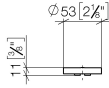

CYO Handle insert hot & cold - Durabronz (23kt Gold)

11 188 811

- with hot / cold marking
- for two-hole basin mixer

	Durabronz (23kt Gold)	11 188 811-09
	Chrome	11 188 811-00
	Brushed Platinum	11 188 811-06
	Platinum	11 188 811-08
	Dark Chrome	11 188 811-19
	Brushed Durabronz (23kt Gold)	11 188 811-28
	Brushed Dark Platinum	11 188 811-99

CYO Handle insert hot & cold - Durabronz (23kt Gold)

11 188 811

mm [inches]

CYO Handle insert hot & cold - Durabronz (23kt Gold)

11 188 811

Parts for other
finishes can be found
here: [Chrome](#)