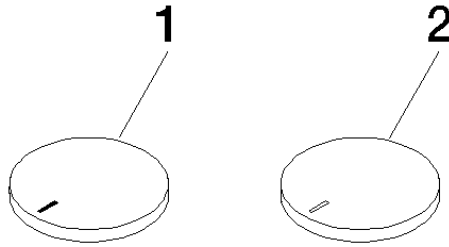

11 283 811

- with hot / cold marking
- for three-hole basin mixers and five-hole bath mixers

	Brushed Platinum	11 283 811-06
	Chrome	11 283 811-00
	Platinum	11 283 811-08
	Durabress (23kt Gold)	11 283 811-09
	Dark Chrome	11 283 811-19
	Brushed Durabress (23kt Gold)	11 283 811-28
	Brushed Champagne (22kt Gold)	11 283 811-46
	Champagne (22kt Gold)	11 283 811-47
	Brushed Dark Platinum	11 283 811-99

## CYO Handle insert set hot & cold - Brushed Platinum

---

CYO

11 283 811

11 283 811

**Product version from 7/1/2023**

Parts for other  
finishes can be found  
here: [Chrome](#)

## CYO Handle insert set hot & cold - Brushed Platinum

CYO

11 283 811