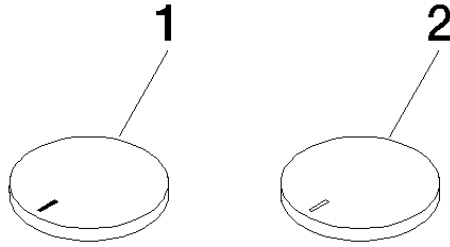

11 283 811

- with hot / cold marking
- for three-hole basin mixers and five-hole bath mixers

	Dark Chrome	11 283 811-19
	Chrome	11 283 811-00
	Brushed Platinum	11 283 811-06
	Platinum	11 283 811-08
	Durabress (23kt Gold)	11 283 811-09
	Brushed Durabress (23kt Gold)	11 283 811-28
	Brushed Champagne (22kt Gold)	11 283 811-46
	Champagne (22kt Gold)	11 283 811-47
	Brushed Dark Platinum	11 283 811-99

CYO Handle insert set hot & cold - Dark Chrome

CYO

11 283 811

11 283 811

Parts for other
finishes can be found
here: [Chrome](#)

11 283 811

Spare parts list