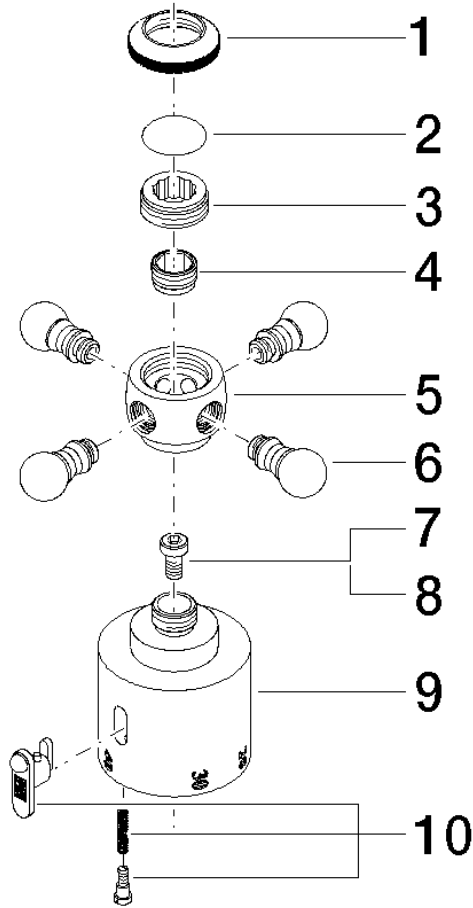

MADISON Temperature control handle - Durabronss (23kt Gold)

MADISON

11 420 360

	Durabronss (23kt Gold)	11 420 360-09
	Chrome	11 420 360-00
	Brushed Platinum	11 420 360-06
	Platinum	11 420 360-08
	Brushed Durabronss (23kt Gold)	11 420 360-28
	Brushed Dark Platinum	11 420 360-99

MADISON Temperature control handle - Durabronz (23kt Gold)

MADISON

11 420 360

11 420 360

11 420 360

Parts for other finishes can be found here: [Chrome](#)

MADISON Temperature control handle - Durabronss (23kt Gold)

MADISON

11 420 360

Spare parts list

No.	Item Number	Name	Quantity used	Delivery time
	09 20 36 005-09	handle	11	40