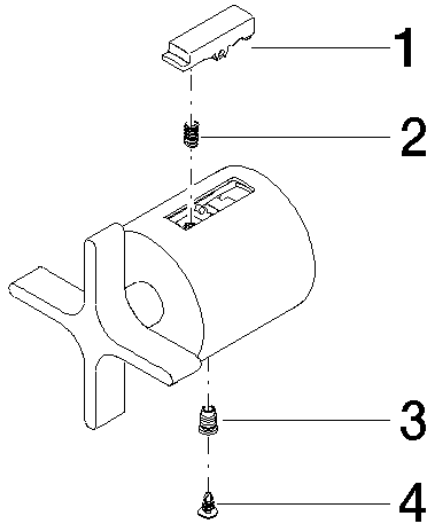

VAIA Regulator handle - Brushed Champagne (22kt Gold)

11 431 809

VAIA Regulator handle - Brushed Champagne (22kt Gold)

11 431 809

mm [inches]

VAIA Regulator handle - Brushed Champagne (22kt Gold)

11 431 809

Parts for other finishes can be found here: [Chrome](#)

Spare parts list

No.	Item Number	Name	Quantity used	Delivery time
1	09 21 33 050 90	handle	1	2
2	90 16 02 027 00 90	spring	1	2
3	09 31 11 511 90	pin	1	2
4	09 31 20 521 90	plug	1	2