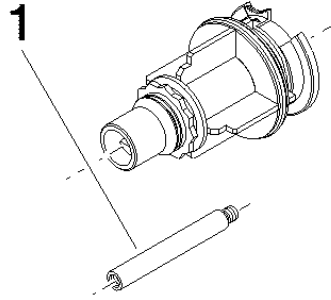

## Extension 46 mm -

---

12 178 970 90

mm [inches]

Extension 46 mm -

---

12 178 970 90

Spare parts list