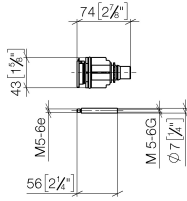

## Extension 46 mm -

---

12 178 970 90

## Extension 46 mm -

---

12 178 970 90

for xTOOL thermostat modules 35 503 / 511 / 521 /  
531 / 524 / 534 970 90

## Extension 46 mm -

---

12 178 970 90

mm [inches]

Extension 46 mm -

---

12 178 970 90

Spare parts list