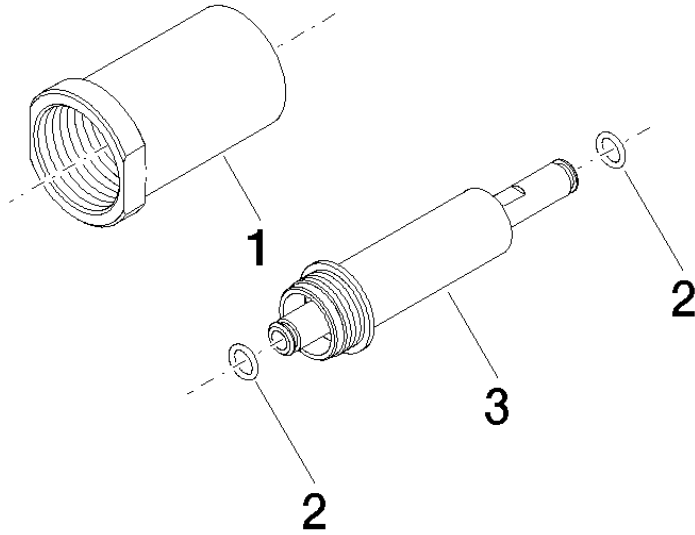

Extension 25 mm -

12 179 970 90

Extension 25 mm -

12 179 970 90

for wall mounting 35 003 970 90

Can only be combined with exposed trim parts 36
804 661-FF.

Extension 25 mm -

12 179 970 90

mm [inches]

Extension 25 mm -

12 179 970 90

Spare parts list

No.	Item Number	Name	Quantity used	Delivery time
1	09 21 02 129 90	sleeve	1	60
2	09 14 10 139 90	seal	2	2
3	09 24 04 211 10 90	nipple	1	2