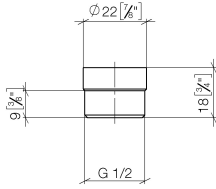

Adapter for shower outlet 3/8" x 1/2" - Chrome

IMO

12 202 979

- adapter M 20 x 1 female thread x 1/2" male thread for the connection of a shower hose 1/2" female thread

Fits: IMO, LULU, MADISON, MEM, TARA, CL.1, LISSÉ, VAIA, META, CYO

Adapter for shower outlet 3/8" x 1/2" - Chrome

12 202 979

mm [inches]

12 202 979

Product version from 10/1/2023

Parts for other
finishes can be found
here: Brushed
Platinum

Adapter for shower outlet 3/8" x 1/2" - Chrome