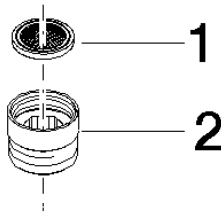

Adapter for shower outlet 3/8" x 1/2" - Chrome

IMO

12 202 979

- adapter M 20 x 1 female thread x 1/2" male thread for the connection of a shower hose 1/2" female thread

Fits: IMO, LULU, MADISON, MEM, TARA, CL.1, LISSÉ, VAIA, META, CYO

Adapter for shower outlet 3/8" x 1/2" - Chrome

12 202 979

mm [inches]

12 202 979

Product version from 10/1/2023

Parts for other
finishes can be found
here: Brushed
Platinum

Adapter for shower outlet 3/8" x 1/2" - Chrome