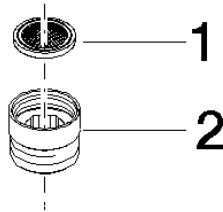

## Adapter for shower outlet 3/8" x 1/2" - Light Gold

12 202 979 Product version from 10/1/2023

- adapter M 20 x 1 female thread x 1/2" male thread for the connection of a shower hose 1/2" female thread

## Adapter for shower outlet 3/8" x 1/2" - Light Gold

---

12 202 979 Product version from 10/1/2023

mm [inches]

## Adapter for shower outlet 3/8" x 1/2" - Light Gold

12 202 979 Product version from 10/1/2023

Parts for other finishes can be found here: [Chrome](#)