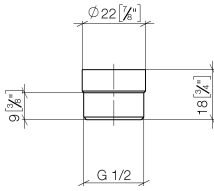

## Adapter for shower outlet 3/8" x 1/2" - Light Gold

12 202 979 Product version from 10/1/2023

- adapter M 20 x 1 female thread x 1/2" male thread for the connection of a shower hose 1/2" female thread

## Adapter for shower outlet 3/8" x 1/2" - Light Gold

---

12 202 979 Product version from 10/1/2023

mm [inches]