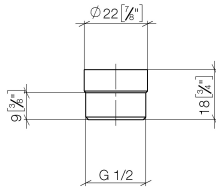

## Adapter for shower outlet 3/8" x 1/2" - Brushed Light Gold

12 202 979 Product version from 10/1/2023

- adapter M 20 x 1 female thread x 1/2" male thread for the connection of a shower hose 1/2" female thread

## Adapter for shower outlet 3/8" x 1/2" - Brushed Light Gold

---

12 202 979 Product version from 10/1/2023

mm [inches]

## Adapter for shower outlet 3/8" x 1/2" - Brushed Light Gold

---

12 202 979 Product version from 10/1/2023

Parts for other  
finishes can be found  
here: [Chrome](#)