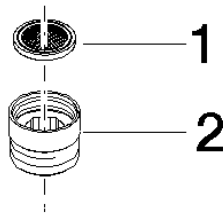

## Adapter for shower outlet 3/8" x 1/2" - Brushed Light Gold

12 202 979 Product version from 10/1/2023

- adapter M 20 x 1 female thread x 1/2" male thread for the connection of a shower hose 1/2" female thread

## Adapter for shower outlet 3/8" x 1/2" - Brushed Light Gold

---

12 202 979 Product version from 10/1/2023

mm [inches]

## Adapter for shower outlet 3/8" x 1/2" - Brushed Light Gold

---

12 202 979 Product version from 10/1/2023

Parts for other  
finishes can be found  
here: [Chrome](#)