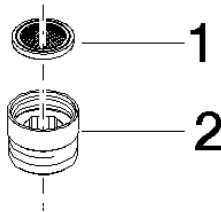

Adapter for shower outlet 3/8" x 1/2" - Matte Black

IMO

12 202 979

- adapter M 20 x 1 female thread x 1/2" male thread for the connection of a shower hose 1/2" female thread

Fits: IMO, LULU, MADISON, MEM, TARA, CL.1, LISSÉ, VAIA, META, CYO

12 202 979

mm [inches]

12 202 979

Product version from 10/1/2023

Parts for other
finishes can be found
here: [Chrome](#)

Adapter for shower outlet 3/8" x 1/2" - Matte Black

IMO

12 202 979

Spare parts list

Product version from 10/1/2023

No.	Item Number	Name	Quantity used	Delivery time
	09 23 01 039 90	sieve	2	2