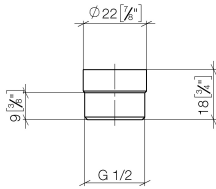

Adapter for shower outlet 3/8" x 1/2" - Matte Black

IMO

12 202 979

- adapter M 20 x 1 female thread x 1/2" male thread for the connection of a shower hose 1/2" female thread

Fits: IMO, LULU, MADISON, MEM, TARA, CL.1, LISSÉ, VAIA, META, CYO

12 202 979

mm [inches]

12 202 979

Product version from 10/1/2023

Parts for other
finishes can be found
here: [Chrome](#)

Adapter for shower outlet 3/8" x 1/2" - Matte Black

IMO

12 202 979