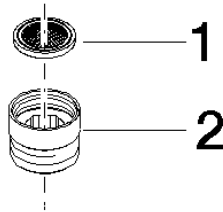

Adapter for shower outlet 3/8" x 1/2" - Brushed Bronze

---

12 202 979 Product version from 10/1/2023

Parts for other finishes can be found here: [Chrome](#)

Spare parts list

No.	Item Number	Name	Quantity used	Delivery time
1	09 23 01 039 90	sieve	1	2
2	09 24 03 141 20-42	adaptor	1	60