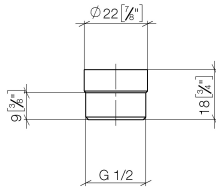

Adapter for shower outlet 3/8" x 1/2" - Brushed Bronze

12 202 979 Product version from 10/1/2023

- adapter M 20 x 1 female thread x 1/2" male thread for the connection of a shower hose 1/2" female thread

Adapter for shower outlet 3/8" x 1/2" - Brushed Bronze

12 202 979 Product version from 10/1/2023

mm [inches]

Adapter for shower outlet 3/8" x 1/2" - Brushed Bronze

12 202 979 Product version from 10/1/2023