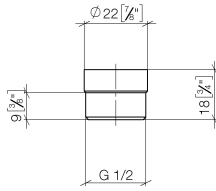

**Adapter for shower outlet 3/8" x 1/2" - Brushed Champagne (22kt Gold)**

12 202 979

- adapter M 20 x 1 female thread x 1/2" male thread for the connection of a shower hose 1/2" female thread

|   |                               |               |
|---|-------------------------------|---------------|
|    | Brushed Champagne (22kt Gold) | 12 202 979-46 |
|    | Chrome                        | 12 202 979-00 |
|    | Brushed Platinum              | 12 202 979-06 |
|    | Platinum                      | 12 202 979-08 |
|    | Dark Chrome                   | 12 202 979-19 |
|    | Light Gold                    | 12 202 979-26 |
|    | Brushed Light Gold            | 12 202 979-27 |
|    | Brushed Durabrass (23kt Gold) | 12 202 979-28 |
|    | Matte Black                   | 12 202 979-33 |
|   | Brushed Bronze                | 12 202 979-42 |
|  | Champagne (22kt Gold)         | 12 202 979-47 |
|  | Brushed Chrome                | 12 202 979-93 |
|  | Brushed Dark Platinum         | 12 202 979-99 |

# Adapter for shower outlet 3/8" x 1/2" - Brushed Champagne (22kt Gold)

12 202 979

mm [inches]

## Adapter for shower outlet 3/8" x 1/2" - Brushed Champagne (22kt Gold)

---

12 202 979

Parts for other  
finishes can be found  
here: [Chrome](#)