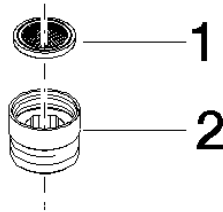

Adapter for shower outlet 3/8" x 1/2" - Brushed Dark Platinum

---

12 202 979 Product version from 10/1/2023

Parts for other finishes can be found here: [Chrome](#)

Spare parts list

No.	Item Number	Name	Quantity used	Delivery time
1	09 23 01 039 90	sieve	1	2
2	09 24 03 141 20-99	adaptor	1	20