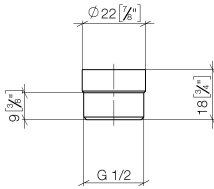

Adapter for shower outlet 3/8" x 1/2" - Brushed Dark Platinum

12 202 979 Product version from 10/1/2023

- adapter M 20 x 1 female thread x 1/2" male thread for the connection of a shower hose 1/2" female thread

Adapter for shower outlet 3/8" x 1/2" - Brushed Dark Platinum

12 202 979 Product version from 10/1/2023

mm [inches]

Adapter for shower outlet 3/8" x 1/2" - Brushed Dark Platinum

12 202 979 Product version from 10/1/2023