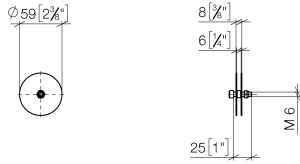

MADISON Mounting for towel bar/tumbler mounting on two sides -

12 358 970 90

- for towel bar mounting plus towel bar mounting on back.
- the mounting kits are used to install products on glass.

MADISON Mounting for towel bar/tumbler mounting on two sides -

12 358 970 90

mm [inches]

MADISON Mounting for towel bar/tumbler mounting on two sides -

12 358 970 90