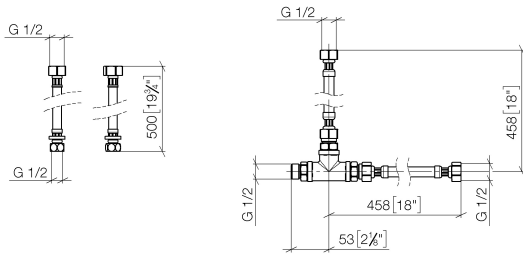

12 509 970 90 Product version from 4/1/2014

- 2x 1/2" x 1/2" x 412mm high pressure hose
- 2x 3/8" x 1/2" x 500mm high pressure hose

Hose connections for combining 2 outlet points with diverter 29 12X SSS.

Fits: IMO, LULU, MADISON, MEM, TARA,
CL.1, LISSÉ, VAIA, META, CYO

12 509 970 90 Product version from 4/1/2014

mm [inches]

Spare parts list

No.	Item Number	Name	Quantity used	Delivery time
1	09 24 03 242 90	nipple	3	2
2	12 502 970 90	High pressure hose 1/2" x 1/2" x 400 mm -	2	2
3	09 17 11 035 90	holder	1	2
4	12 506 970 90	High pressure hoses -	2	2