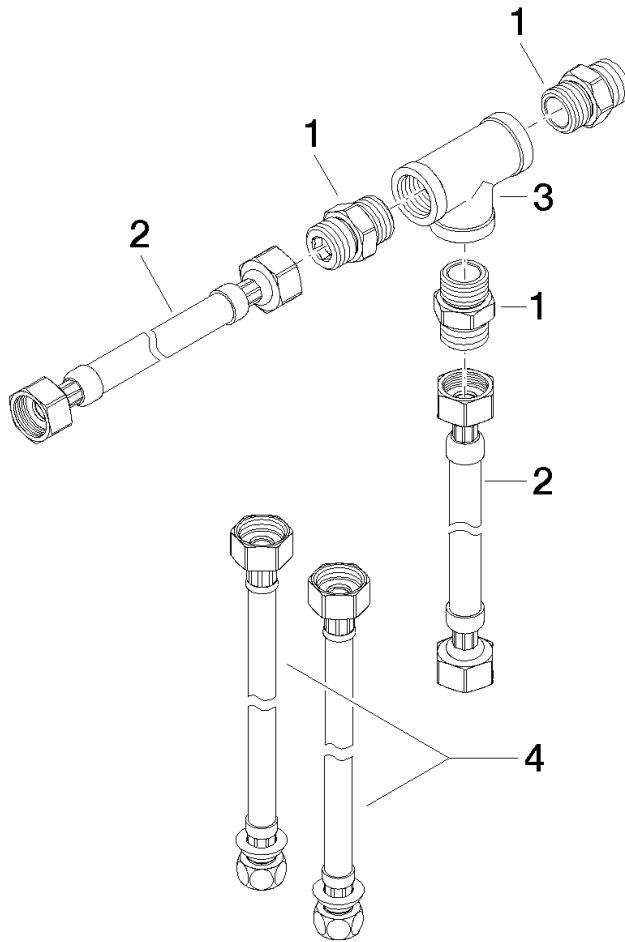

12 509 970 90 Product version from 4/1/2014

- 2x 1/2" x 1/2" x 412mm high pressure hose
- 2x 3/8" x 1/2" x 500mm high pressure hose

Hose connections for combining 2 outlet points with diverter 29 12X SSS.

Fits: IMO, LULU, MADISON, MEM, TARA,
CL.1, LISSÉ, VAIA, META, CYO

12 509 970 90 Product version from 4/1/2014

mm [inches]

Spare parts list

No.	Item Number	Name	Quantity used	Delivery time
1	09 24 03 242 90	nipple	3	2
2	12 502 970 90	High pressure hose 1/2" x 1/2" x 400 mm -	2	2
3	09 17 11 035 90	holder	1	2
4	12 506 970 90	High pressure hoses -	2	2