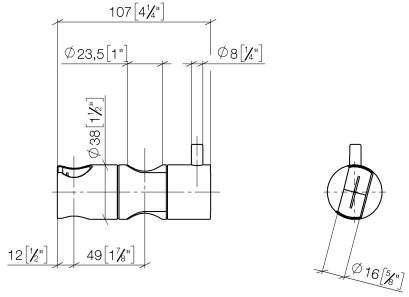

12 570 970

• for pipe diameter 23.5 mm

Fits: IMO, LULU, MADISON, MEM, TARA,  
CL.1, LISSÉ, VAIA, META, CYO

	Chrome	12 570 970-00
	Brushed Platinum	12 570 970-06
	Platinum	12 570 970-08
	Dark Chrome	12 570 970-19
	Light Gold	12 570 970-26
	Brushed Light Gold	12 570 970-27
	Brushed Durabronze (23kt Gold)	12 570 970-28
	Matte Black	12 570 970-33
	Brushed Bronze	12 570 970-42
	Brushed Champagne (22kt Gold)	12 570 970-46
	Champagne (22kt Gold)	12 570 970-47
	Brushed Chrome	12 570 970-93
	Brushed Dark Platinum	12 570 970-99

12 570 970

mm [inches]

12 570 970

**Product version from 10/1/2023**

Parts for other  
finishes can be found  
here: Brushed  
Platinum

Slide unit - Chrome

IMO

12 570 970

**Spare parts list**

**Product version from 10/1/2023**

No.	Item Number	Name	Quantity used	Delivery time
	09 12 12 217 90	sleeve	1	2