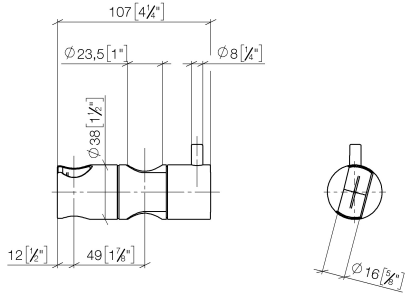

12 570 970

• for pipe diameter 23.5 mm

Fits: IMO, LULU, MADISON, MEM, TARA,
CL.1, LISSÉ, VAIA, META, CYO

	Brushed Platinum	12 570 970-06
	Chrome	12 570 970-00
	Platinum	12 570 970-08
	Dark Chrome	12 570 970-19
	Light Gold	12 570 970-26
	Brushed Light Gold	12 570 970-27
	Brushed Durabronze (23kt Gold)	12 570 970-28
	Matte Black	12 570 970-33
	Brushed Bronze	12 570 970-42
	Brushed Champagne (22kt Gold)	12 570 970-46
	Champagne (22kt Gold)	12 570 970-47
	Brushed Chrome	12 570 970-93
	Brushed Dark Platinum	12 570 970-99

12 570 970

mm [inches]

12 570 970

Product version from 10/1/2023

Parts for other
finishes can be found
here: [Chrome](#)

Slide unit - Brushed Platinum

IMO

12 570 970

Spare parts list

Product version from 10/1/2023

No.	Item Number	Name	Quantity used	Delivery time
	09 12 12 217 90	sleeve	1	2