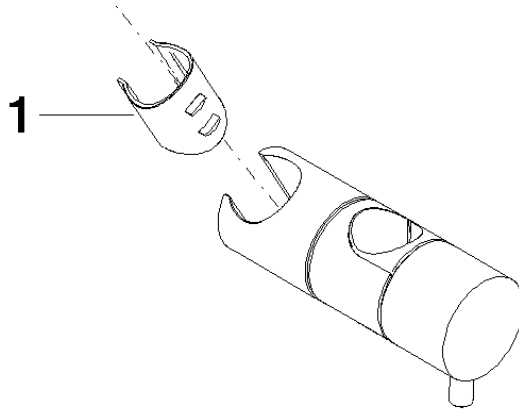

12 570 970

• for pipe diameter 23.5 mm

Fits: IMO, LULU, MADISON, MEM, TARA,  
CL.1, LISSÉ, VAIA, META, CYO

	Platinum	12 570 970-08
	Chrome	12 570 970-00
	Brushed Platinum	12 570 970-06
	Dark Chrome	12 570 970-19
	Light Gold	12 570 970-26
	Brushed Light Gold	12 570 970-27
	Brushed Durabronze (23kt Gold)	12 570 970-28
	Matte Black	12 570 970-33
	Brushed Bronze	12 570 970-42
	Brushed Champagne (22kt Gold)	12 570 970-46
	Champagne (22kt Gold)	12 570 970-47
	Brushed Chrome	12 570 970-93
	Brushed Dark Platinum	12 570 970-99

12 570 970

mm [inches]

12 570 970

**Product version from 10/1/2023**

Parts for other  
finishes can be found  
here: [Chrome](#)