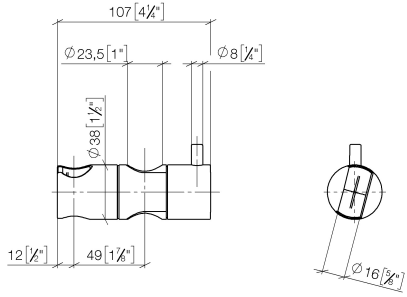

12 570 970

• for pipe diameter 23.5 mm

Fits: IMO, LULU, MADISON, MEM, TARA,  
CL.1, LISSÉ, VAIA, META, CYO

	Platinum	12 570 970-08
	Chrome	12 570 970-00
	Brushed Platinum	12 570 970-06
	Dark Chrome	12 570 970-19
	Light Gold	12 570 970-26
	Brushed Light Gold	12 570 970-27
	Brushed Durabronze (23kt Gold)	12 570 970-28
	Matte Black	12 570 970-33
	Brushed Bronze	12 570 970-42
	Brushed Champagne (22kt Gold)	12 570 970-46
	Champagne (22kt Gold)	12 570 970-47
	Brushed Chrome	12 570 970-93
	Brushed Dark Platinum	12 570 970-99

12 570 970

mm [inches]

12 570 970

**Product version from 10/1/2023**

Parts for other  
finishes can be found  
here: [Chrome](#)

## Slide unit - Platinum

IMO

12 570 970

#### Product version from 10/1/2023

No.	Item Number	Name	Quantity used	Delivery time
	09 12 12 217 90	sleeve	1	2