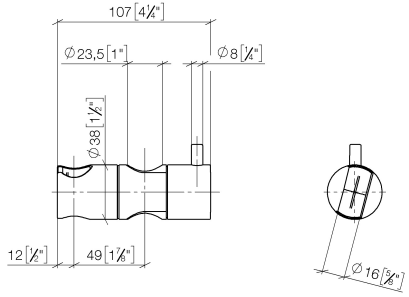

12 570 970

• for pipe diameter 23.5 mm

Fits: IMO, LULU, MADISON, MEM, TARA,
CL.1, LISSÉ, VAIA, META, CYO

	Dark Chrome	12 570 970-19
	Chrome	12 570 970-00
	Brushed Platinum	12 570 970-06
	Platinum	12 570 970-08
	Light Gold	12 570 970-26
	Brushed Light Gold	12 570 970-27
	Brushed Durabronze (23kt Gold)	12 570 970-28
	Matte Black	12 570 970-33
	Brushed Bronze	12 570 970-42
	Brushed Champagne (22kt Gold)	12 570 970-46
	Champagne (22kt Gold)	12 570 970-47
	Brushed Chrome	12 570 970-93
	Brushed Dark Platinum	12 570 970-99

12 570 970

mm [inches]

12 570 970

Parts for other
finishes can be found
here: [Chrome](#)

Slide unit - Dark Chrome

IMO

12 570 970

Spare parts list