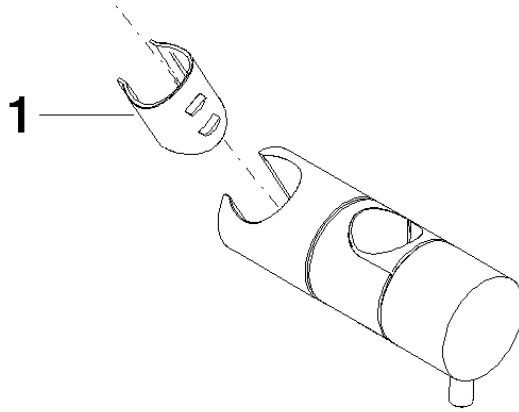

12 570 970

• for pipe diameter 23.5 mm

Fits: IMO, LULU, MADISON, MEM, TARA,  
CL.1, LISSÉ, VAIA, META, CYO

	Light Gold	12 570 970-26
	Chrome	12 570 970-00
	Brushed Platinum	12 570 970-06
	Platinum	12 570 970-08
	Dark Chrome	12 570 970-19
	Brushed Light Gold	12 570 970-27
	Brushed Durabronze (23kt Gold)	12 570 970-28
	Matte Black	12 570 970-33
	Brushed Bronze	12 570 970-42
	Brushed Champagne (22kt Gold)	12 570 970-46
	Champagne (22kt Gold)	12 570 970-47
	Brushed Chrome	12 570 970-93
	Brushed Dark Platinum	12 570 970-99

12 570 970

mm [inches]

12 570 970

**Product version from 10/1/2023**

Parts for other  
finishes can be found  
here: [Chrome](#)

Slide unit - Light Gold

IMO

12 570 970

**Spare parts list**

**Product version from 10/1/2023**

No.	Item Number	Name	Quantity used	Delivery time
	09 12 12 217 90	sleeve	1	2