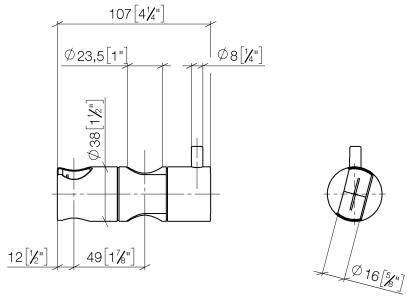

12 570 970

• for pipe diameter 23.5 mm

Fits: IMO, LULU, MADISON, MEM, TARA,  
CL.1, LISSÉ, VAIA, META, CYO

	Brushed Light Gold	12 570 970-27
	Chrome	12 570 970-00
	Brushed Platinum	12 570 970-06
	Platinum	12 570 970-08
	Dark Chrome	12 570 970-19
	Light Gold	12 570 970-26
	Brushed Durabronze (23kt Gold)	12 570 970-28
	Matte Black	12 570 970-33
	Brushed Bronze	12 570 970-42
	Brushed Champagne (22kt Gold)	12 570 970-46
	Champagne (22kt Gold)	12 570 970-47
	Brushed Chrome	12 570 970-93
	Brushed Dark Platinum	12 570 970-99

12 570 970

mm [inches]

12 570 970

**Product version from 10/1/2023**

Parts for other  
finishes can be found  
here: [Chrome](#)

## Slide unit - Brushed Light Gold

IMO

12 570 970

#### Product version from 10/1/2023

No.	Item Number	Name	Quantity used	Delivery time
	09 12 12 217 90	sleeve	1	2