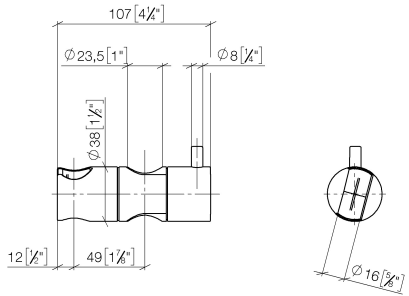

Slide unit - Brushed Durabronze (23kt Gold)

IMO

12 570 970

• for pipe diameter 23.5 mm

Fits: IMO, LULU, MADISON, MEM, TARA,
CL.1, LISSÉ, VAIA, META, CYO

	Brushed Durabronze (23kt Gold)	12 570 970-28
	Chrome	12 570 970-00
	Brushed Platinum	12 570 970-06
	Platinum	12 570 970-08
	Dark Chrome	12 570 970-19
	Light Gold	12 570 970-26
	Brushed Light Gold	12 570 970-27
	Matte Black	12 570 970-33
	Brushed Bronze	12 570 970-42
	Brushed Champagne (22kt Gold)	12 570 970-46
	Champagne (22kt Gold)	12 570 970-47
	Brushed Chrome	12 570 970-93
	Brushed Dark Platinum	12 570 970-99

12 570 970

mm [inches]

12 570 970

Product version from 10/1/2023

Parts for other
finishes can be found
here: [Chrome](#)

Slide unit - Brushed Durabrass (23kt Gold)

IMO

12 570 970

Spare parts list

Product version from 10/1/2023

No.	Item Number	Name	Quantity used	Delivery time
	09 12 12 217 90	sleeve	1	2