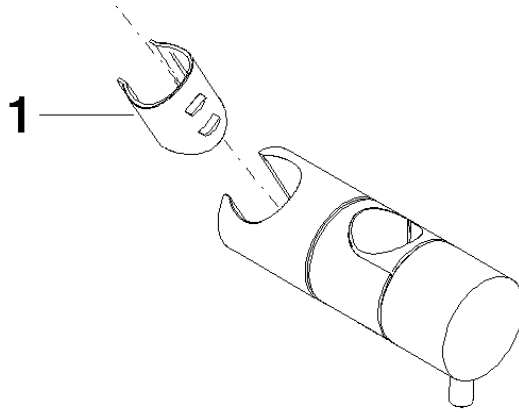

Slide unit - Brushed Durabronze (23kt Gold)

IMO

12 570 970

• for pipe diameter 23.5 mm

Fits: IMO, LULU, MADISON, MEM, TARA,
CL.1, LISSÉ, VAIA, META, CYO

	Brushed Durabronze (23kt Gold)	12 570 970-28
	Chrome	12 570 970-00
	Brushed Platinum	12 570 970-06
	Platinum	12 570 970-08
	Dark Chrome	12 570 970-19
	Light Gold	12 570 970-26
	Brushed Light Gold	12 570 970-27
	Matte Black	12 570 970-33
	Brushed Bronze	12 570 970-42
	Brushed Champagne (22kt Gold)	12 570 970-46
	Champagne (22kt Gold)	12 570 970-47
	Brushed Chrome	12 570 970-93
	Brushed Dark Platinum	12 570 970-99

12 570 970

mm [inches]

12 570 970

Product version from 10/1/2023

Parts for other
finishes can be found
here: [Chrome](#)

Slide unit - Brushed Durabrass (23kt Gold)

IMO

12 570 970

Spare parts list

Product version from 10/1/2023

No.	Item Number	Name	Quantity used	Delivery time
	09 12 12 217 90	sleeve	1	2