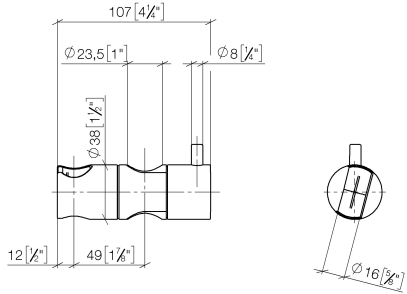

12 570 970

• for pipe diameter 23.5 mm

Fits: IMO, LULU, MADISON, MEM, TARA,  
CL.1, LISSÉ, VAIA, META, CYO

	Matte Black	12 570 970-33
	Chrome	12 570 970-00
	Brushed Platinum	12 570 970-06
	Platinum	12 570 970-08
	Dark Chrome	12 570 970-19
	Light Gold	12 570 970-26
	Brushed Light Gold	12 570 970-27
	Brushed Durabronze (23kt Gold)	12 570 970-28
	Brushed Bronze	12 570 970-42
	Brushed Champagne (22kt Gold)	12 570 970-46
	Champagne (22kt Gold)	12 570 970-47
	Brushed Chrome	12 570 970-93
	Brushed Dark Platinum	12 570 970-99

12 570 970

mm [inches]

12 570 970

**Product version from 10/1/2023**

Parts for other  
finishes can be found  
here: [Chrome](#)

## Slide unit - Matte Black

IMO

12 570 970

#### Product version from 10/1/2023

No.	Item Number	Name	Quantity used	Delivery time
	09 12 12 217 90	sleeve	1	2