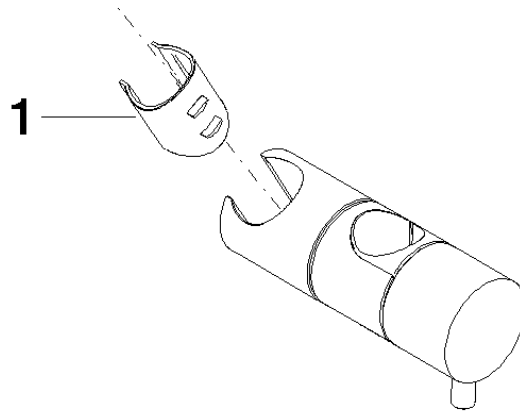

12 570 970

• for pipe diameter 23.5 mm

Fits: IMO, LULU, MADISON, MEM, TARA,  
CL.1, LISSÉ, VAIA, META, CYO

	Matte Black	12 570 970-33
	Chrome	12 570 970-00
	Brushed Platinum	12 570 970-06
	Platinum	12 570 970-08
	Dark Chrome	12 570 970-19
	Light Gold	12 570 970-26
	Brushed Light Gold	12 570 970-27
	Brushed Durabronze (23kt Gold)	12 570 970-28
	Brushed Bronze	12 570 970-42
	Brushed Champagne (22kt Gold)	12 570 970-46
	Champagne (22kt Gold)	12 570 970-47
	Brushed Chrome	12 570 970-93
	Brushed Dark Platinum	12 570 970-99

12 570 970

mm [inches]

12 570 970

**Product version from 10/1/2023**

Parts for other  
finishes can be found  
here: [Chrome](#)