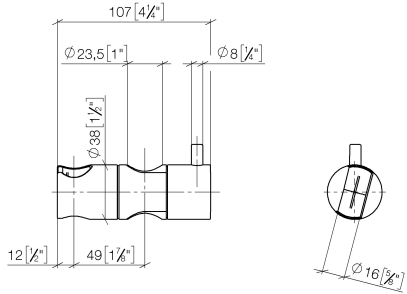

12 570 970

• for pipe diameter 23.5 mm

Fits: IMO, LULU, MADISON, MEM, TARA,  
CL.1, LISSÉ, VAIA, META, CYO

	Brushed Bronze	12 570 970-42
	Chrome	12 570 970-00
	Brushed Platinum	12 570 970-06
	Platinum	12 570 970-08
	Dark Chrome	12 570 970-19
	Light Gold	12 570 970-26
	Brushed Light Gold	12 570 970-27
	Brushed Durabronze (23kt Gold)	12 570 970-28
	Matte Black	12 570 970-33
	Brushed Champagne (22kt Gold)	12 570 970-46
	Champagne (22kt Gold)	12 570 970-47
	Brushed Chrome	12 570 970-93
	Brushed Dark Platinum	12 570 970-99

12 570 970

mm [inches]

12 570 970

**Product version from 10/1/2023**

Parts for other  
finishes can be found  
here: [Chrome](#)

## Slide unit - Brushed Bronze

IMO

12 570 970

#### Product version from 10/1/2023

No.	Item Number	Name	Quantity used	Delivery time
	09 12 12 217 90	sleeve	1	2