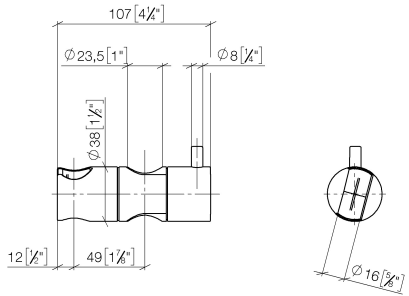

Slide unit - Brushed Champagne (22kt Gold)

IMO

12 570 970

• for pipe diameter 23.5 mm

Fits: IMO, LULU, MADISON, MEM, TARA,
CL.1, LISSÉ, VAIA, META, CYO

	Brushed Champagne (22kt Gold)	12 570 970-46
	Chrome	12 570 970-00
	Brushed Platinum	12 570 970-06
	Platinum	12 570 970-08
	Dark Chrome	12 570 970-19
	Light Gold	12 570 970-26
	Brushed Light Gold	12 570 970-27
	Brushed Durabronze (23kt Gold)	12 570 970-28
	Matte Black	12 570 970-33
	Brushed Bronze	12 570 970-42
	Champagne (22kt Gold)	12 570 970-47
	Brushed Chrome	12 570 970-93
	Brushed Dark Platinum	12 570 970-99

12 570 970

mm [inches]

12 570 970

Product version from 10/1/2023

Parts for other
finishes can be found
here: [Chrome](#)

Slide unit - Brushed Champagne (22kt Gold)

IMO

12 570 970

Spare parts list

Product version from 10/1/2023

No.	Item Number	Name	Quantity used	Delivery time
	09 12 12 217 90	sleeve	1	2