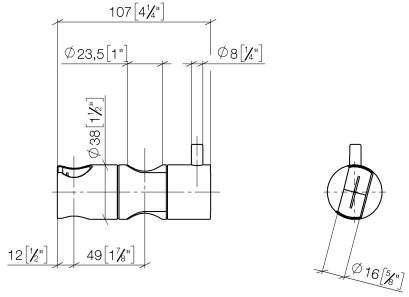

**Slide unit - Champagne (22kt Gold)**

IMO

12 570 970

• for pipe diameter 23.5 mm

Fits: IMO, LULU, MADISON, MEM, TARA,  
CL.1, LISSÉ, VAIA, META, CYO

	Champagne (22kt Gold)	12 570 970-47
	Chrome	12 570 970-00
	Brushed Platinum	12 570 970-06
	Platinum	12 570 970-08
	Dark Chrome	12 570 970-19
	Light Gold	12 570 970-26
	Brushed Light Gold	12 570 970-27
	Brushed Durabronze (23kt Gold)	12 570 970-28
	Matte Black	12 570 970-33
	Brushed Bronze	12 570 970-42
	Brushed Champagne (22kt Gold)	12 570 970-46
	Brushed Chrome	12 570 970-93
	Brushed Dark Platinum	12 570 970-99

12 570 970

mm [inches]

12 570 970

**Product version from 10/1/2023**

Parts for other  
finishes can be found  
here: [Chrome](#)

Slide unit - Champagne (22kt Gold)

IMO

12 570 970

**Spare parts list**

**Product version from 10/1/2023**

No.	Item Number	Name	Quantity used	Delivery time
	09 12 12 217 90	sleeve	1	2