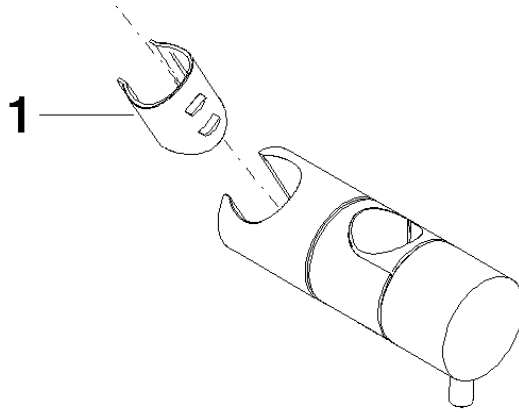

**Slide unit - Champagne (22kt Gold)**

IMO

12 570 970

• for pipe diameter 23.5 mm

Fits: IMO, LULU, MADISON, MEM, TARA,  
CL.1, LISSÉ, VAIA, META, CYO

	Champagne (22kt Gold)	12 570 970-47
	Chrome	12 570 970-00
	Brushed Platinum	12 570 970-06
	Platinum	12 570 970-08
	Dark Chrome	12 570 970-19
	Light Gold	12 570 970-26
	Brushed Light Gold	12 570 970-27
	Brushed Durabronze (23kt Gold)	12 570 970-28
	Matte Black	12 570 970-33
	Brushed Bronze	12 570 970-42
	Brushed Champagne (22kt Gold)	12 570 970-46
	Brushed Chrome	12 570 970-93
	Brushed Dark Platinum	12 570 970-99

12 570 970

mm [inches]

12 570 970

**Product version from 10/1/2023**

Parts for other  
finishes can be found  
here: [Chrome](#)

Slide unit - Champagne (22kt Gold)

IMO

12 570 970

**Spare parts list**

**Product version from 10/1/2023**

No.	Item Number	Name	Quantity used	Delivery time
	09 12 12 217 90	sleeve	1	2