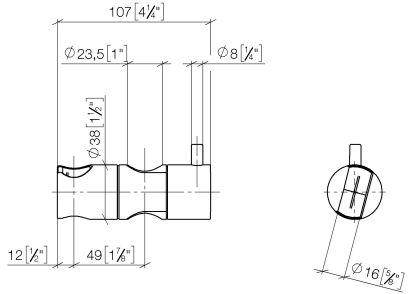

12 570 970

• for pipe diameter 23.5 mm

Fits: IMO, LULU, MADISON, MEM, TARA,
CL.1, LISSÉ, VAIA, META, CYO

	Brushed Chrome	12 570 970-93
	Chrome	12 570 970-00
	Brushed Platinum	12 570 970-06
	Platinum	12 570 970-08
	Dark Chrome	12 570 970-19
	Light Gold	12 570 970-26
	Brushed Light Gold	12 570 970-27
	Brushed Durabronze (23kt Gold)	12 570 970-28
	Matte Black	12 570 970-33
	Brushed Bronze	12 570 970-42
	Brushed Champagne (22kt Gold)	12 570 970-46
	Champagne (22kt Gold)	12 570 970-47
	Brushed Dark Platinum	12 570 970-99

12 570 970

mm [inches]

12 570 970

Product version from 10/1/2023

Parts for other
finishes can be found
here: [Chrome](#)

Slide unit - Brushed Chrome

IMO

12 570 970

Spare parts list

Product version from 10/1/2023

No.	Item Number	Name	Quantity used	Delivery time
	09 12 12 217 90	sleeve	1	2