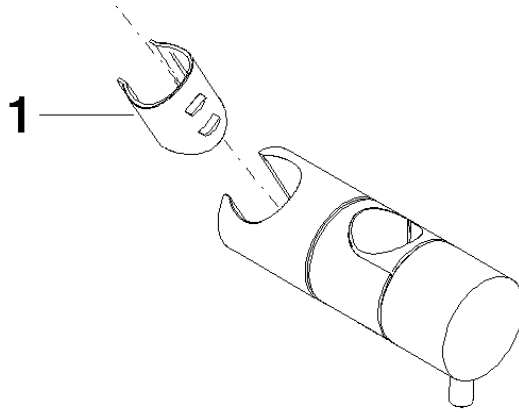

12 570 970

• for pipe diameter 23.5 mm

Fits: IMO, LULU, MADISON, MEM, TARA,  
CL.1, LISSÉ, VAIA, META, CYO

	Brushed Dark Platinum	12 570 970-99
	Chrome	12 570 970-00
	Brushed Platinum	12 570 970-06
	Platinum	12 570 970-08
	Dark Chrome	12 570 970-19
	Light Gold	12 570 970-26
	Brushed Light Gold	12 570 970-27
	Brushed Durabronze (23kt Gold)	12 570 970-28
	Matte Black	12 570 970-33
	Brushed Bronze	12 570 970-42
	Brushed Champagne (22kt Gold)	12 570 970-46
	Champagne (22kt Gold)	12 570 970-47
	Brushed Chrome	12 570 970-93

12 570 970

mm [inches]

12 570 970

**Product version from 10/1/2023**

Parts for other  
finishes can be found  
here: [Chrome](#)