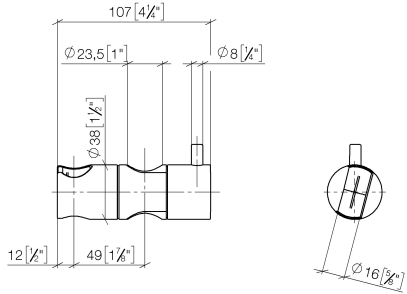

12 570 970

• for pipe diameter 23.5 mm

Fits: IMO, LULU, MADISON, MEM, TARA,  
CL.1, LISSÉ, VAIA, META, CYO

	Brushed Dark Platinum	12 570 970-99
	Chrome	12 570 970-00
	Brushed Platinum	12 570 970-06
	Platinum	12 570 970-08
	Dark Chrome	12 570 970-19
	Light Gold	12 570 970-26
	Brushed Light Gold	12 570 970-27
	Brushed Durabronze (23kt Gold)	12 570 970-28
	Matte Black	12 570 970-33
	Brushed Bronze	12 570 970-42
	Brushed Champagne (22kt Gold)	12 570 970-46
	Champagne (22kt Gold)	12 570 970-47
	Brushed Chrome	12 570 970-93

12 570 970

mm [inches]

12 570 970

**Product version from 10/1/2023**

Parts for other  
finishes can be found  
here: [Chrome](#)

## Slide unit - Brushed Dark Platinum

IMO

12 570 970

#### Product version from 10/1/2023

No.	Item Number	Name	Quantity used	Delivery time
	09 12 12 217 90	sleeve	1	2