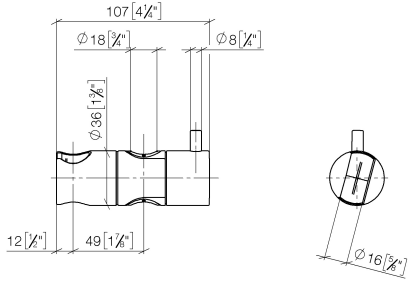

Slide unit - Dark Chrome

12 580 970

- for pipe diameter 18 mm

	Dark Chrome	12 580 970-19
	Chrome	12 580 970-00
	Brushed Platinum	12 580 970-06
	Platinum	12 580 970-08
	Durabross (23kt Gold)	12 580 970-09
	Light Gold	12 580 970-26
	Brushed Light Gold	12 580 970-27
	Brushed Durabross (23kt Gold)	12 580 970-28
	Matte Black	12 580 970-33
	Brushed Bronze	12 580 970-42
	Brushed Champagne (22kt Gold)	12 580 970-46
	Champagne (22kt Gold)	12 580 970-47
	Brushed Chrome	12 580 970-93
	Brushed Dark Platinum	12 580 970-99

Slide unit - Dark Chrome

12 580 970

mm [inches]

Slide unit - Dark Chrome

12 580 970

Parts for other
finishes can be found
here: [Chrome](#)