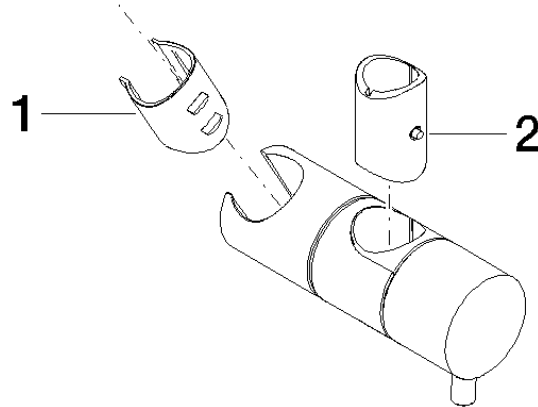

12 580 970

• for pipe diameter 18 mm

Fits: IMO, LULU, MADISON, MEM, TARA,
CL.1, LISSÉ, VAIA, META, CYO

	Matte Black	12 580 970-33
	Chrome	12 580 970-00
	Brushed Platinum	12 580 970-06
	Platinum	12 580 970-08
	Durabrand (23kt Gold)	12 580 970-09
	Dark Chrome	12 580 970-19
	Light Gold	12 580 970-26
	Brushed Light Gold	12 580 970-27
	Brushed Durabrand (23kt Gold)	12 580 970-28
	Brushed Bronze	12 580 970-42
	Brushed Champagne (22kt Gold)	12 580 970-46
	Champagne (22kt Gold)	12 580 970-47
	Brushed Chrome	12 580 970-93
	Brushed Dark Platinum	12 580 970-99

12 580 970

mm [inches]

12 580 970

Product version from 10/1/2023

Parts for other
finishes can be found
here: [Chrome](#)

Slide unit - Matte Black

IMO

12 580 970

Spare parts list

Product version from 10/1/2023

No.	Item Number	Name	Quantity used	Delivery time
	09 12 12 217 90	sleeve	2	2