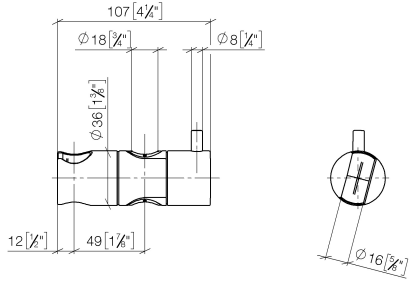

Slide unit - Brushed Champagne (22kt Gold)

12 580 970 Product version from 10/1/2023

- for pipe diameter 18 mm

	Brushed Champagne (22kt Gold)	12 580 970-46
	Chrome	12 580 970-00
	Brushed Platinum	12 580 970-06
	Platinum	12 580 970-08
	Durabronz (23kt Gold)	12 580 970-09
	Dark Chrome	12 580 970-19
	Light Gold	12 580 970-26
	Brushed Light Gold	12 580 970-27
	Brushed Durabronz (23kt Gold)	12 580 970-28
	Matte Black	12 580 970-33
	Brushed Bronze	12 580 970-42
	Champagne (22kt Gold)	12 580 970-47
	Brushed Chrome	12 580 970-93
	Brushed Dark Platinum	12 580 970-99

Slide unit - Brushed Champagne (22kt Gold)

12 580 970 Product version from 10/1/2023

mm [inches]

Slide unit - Brushed Champagne (22kt Gold)

12 580 970 Product version from 10/1/2023

Parts for other finishes can be found here: [Chrome](#)

Spare parts list

No.	Item Number	Name	Quantity used	Delivery time
1	09 12 12 217 90	sleeve	1	2
2	08 18 40 579 90	adaptor	1	2