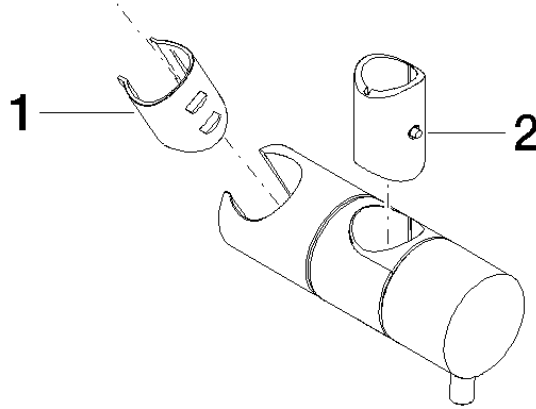

Slide unit - Brushed Champagne (22kt Gold)

12 580 970 Product version from 10/1/2023

- for pipe diameter 18 mm

	Brushed Champagne (22kt Gold)	12 580 970-46
	Chrome	12 580 970-00
	Brushed Platinum	12 580 970-06
	Platinum	12 580 970-08
	Durabronz (23kt Gold)	12 580 970-09
	Dark Chrome	12 580 970-19
	Light Gold	12 580 970-26
	Brushed Light Gold	12 580 970-27
	Brushed Durabronz (23kt Gold)	12 580 970-28
	Matte Black	12 580 970-33
	Brushed Bronze	12 580 970-42
	Champagne (22kt Gold)	12 580 970-47
	Brushed Chrome	12 580 970-93
	Brushed Dark Platinum	12 580 970-99

Slide unit - Brushed Champagne (22kt Gold)

12 580 970 Product version from 10/1/2023

mm [inches]

Slide unit - Brushed Champagne (22kt Gold)

12 580 970 Product version from 10/1/2023

Parts for other finishes can be found here: [Chrome](#)

Spare parts list

No.	Item Number	Name	Quantity used	Delivery time
1	09 12 12 217 90	sleeve	1	2
2	08 18 40 579 90	adaptor	1	2