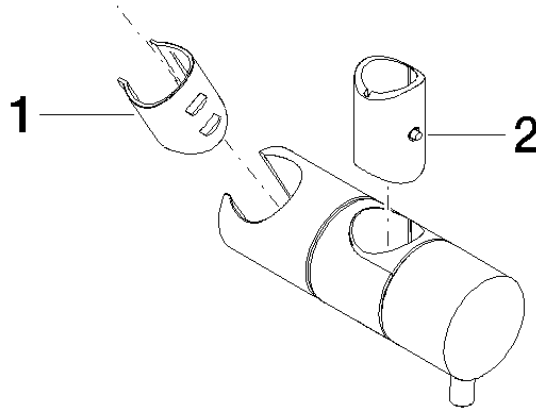

Slide unit - Brushed Chrome

12 580 970 Product version from 10/1/2023

- for pipe diameter 18 mm

	Brushed Chrome	12 580 970-93
	Chrome	12 580 970-00
	Brushed Platinum	12 580 970-06
	Platinum	12 580 970-08
	Durabronz (23kt Gold)	12 580 970-09
	Dark Chrome	12 580 970-19
	Light Gold	12 580 970-26
	Brushed Light Gold	12 580 970-27
	Brushed Durabronz (23kt Gold)	12 580 970-28
	Matte Black	12 580 970-33
	Brushed Bronze	12 580 970-42
	Brushed Champagne (22kt Gold)	12 580 970-46
	Champagne (22kt Gold)	12 580 970-47
	Brushed Dark Platinum	12 580 970-99

Slide unit - Brushed Chrome

12 580 970 Product version from 10/1/2023

mm [inches]

Slide unit - Brushed Chrome

12 580 970 Product version from 10/1/2023

Parts for other finishes can be found here: [Chrome](#)

Spare parts list

No.	Item Number	Name	Quantity used	Delivery time
1	09 12 12 217 90	sleeve	1	2
2	08 18 40 579 90	adaptor	1	2