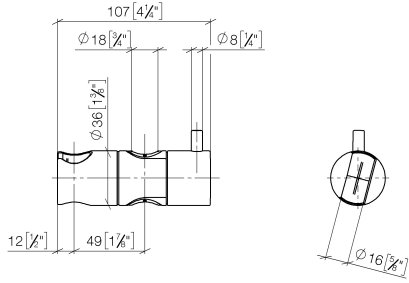

Slide unit - Brushed Chrome

12 580 970 Product version from 10/1/2023

- for pipe diameter 18 mm

	Brushed Chrome	12 580 970-93
	Chrome	12 580 970-00
	Brushed Platinum	12 580 970-06
	Platinum	12 580 970-08
	Durabronz (23kt Gold)	12 580 970-09
	Dark Chrome	12 580 970-19
	Light Gold	12 580 970-26
	Brushed Light Gold	12 580 970-27
	Brushed Durabronz (23kt Gold)	12 580 970-28
	Matte Black	12 580 970-33
	Brushed Bronze	12 580 970-42
	Brushed Champagne (22kt Gold)	12 580 970-46
	Champagne (22kt Gold)	12 580 970-47
	Brushed Dark Platinum	12 580 970-99

Slide unit - Brushed Chrome

12 580 970 Product version from 10/1/2023

mm [inches]

Slide unit - Brushed Chrome

12 580 970 Product version from 10/1/2023

Parts for other finishes can be found here: [Chrome](#)

Spare parts list

No.	Item Number	Name	Quantity used	Delivery time
1	09 12 12 217 90	sleeve	1	2
2	08 18 40 579 90	adaptor	1	2