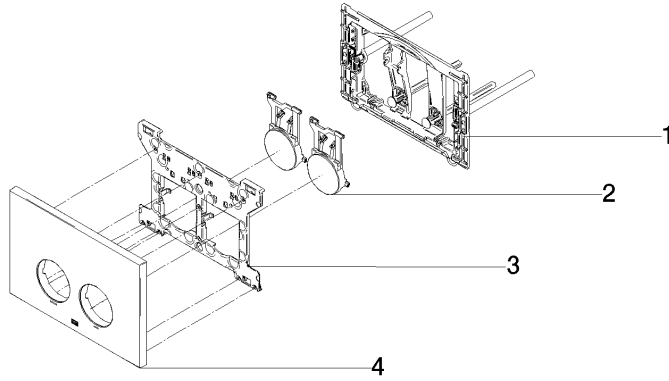

12 665 979

mm [inches]

12 665 979

Product version from 4/1/2024

Parts for other
finishes can be found
here: [Chrome](#)

Flush plate for concealed WC cisterns made by Geberit round - Dark Chrome

IMO

12 665 979