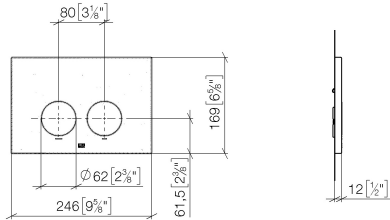

12 665 979

- cover plate 169 x 246 x 12 mm
- Mechanical flush plate with manual flush buttons
- For 2-volume flushing system
- Includes mounting frame, actuator rods and fastening material
- Sound-absorbing push rods, tool-free fast adjustment
- Compatible with all Geberit Sigma series cisterns from 2001 onwards

12 665 979

mm [inches]

12 665 979

Product version from 4/1/2024

Parts for other
finishes can be found
here: [Chrome](#)

Flush plate for concealed WC cisterns made by Geberit round - Dark Chrome

IMO

12 665 979