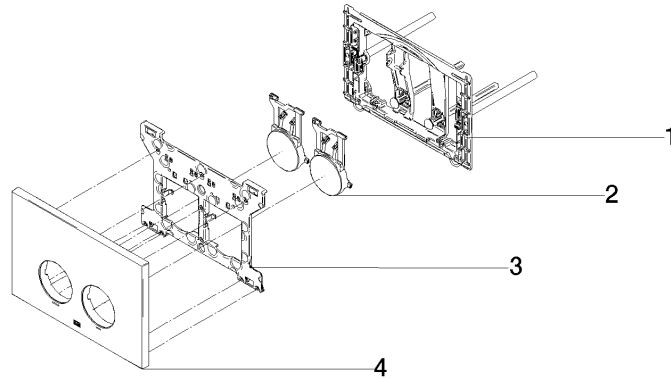

Flush plate for concealed WC cisterns made by Geberit round - Brushed Light Gold

12 665 979 Product version from 4/1/2024

Parts for other finishes can be found here: [Chrome](#)

Spare parts list

No.	Item Number	Name	Quantity used	Delivery time
1	90 28 01 030 00 90	base	1	2
2	90 20 97 100 00-27	button	2	30
3	90 28 10 212 00 90	base	1	2
4	90 11 97 012 00-27	cover	1	30