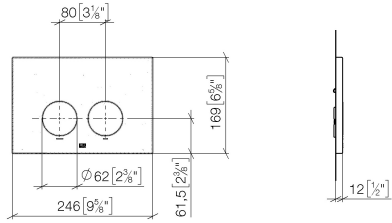

Flush plate for concealed WC cisterns made by Geberit round - Brushed Light Gold

IMO

12 665 979 Product version from 4/1/2024

- cover plate 169 x 246 x 12 mm
- Mechanical flush plate with manual flush buttons
- For 2-volume flushing system
- Includes mounting frame, actuator rods and fastening material
- Sound-absorbing push rods, tool-free fast adjustment
- Compatible with all Geberit Sigma series cisterns from 2001 onwards

Flush plate for concealed WC cisterns made by Geberit round - Brushed Light Gold

IMO

12 665 979 Product version from 4/1/2024

mm [inches]

Flush plate for concealed WC cisterns made by Geberit round - Brushed Light Gold