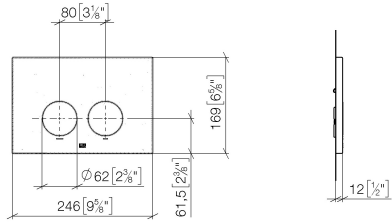

**Flush plate for concealed WC cisterns made by Geberit round - Champagne (22kt Gold)**

IMO

12 665 979 Product version from 4/1/2024

- cover plate 169 x 246 x 12 mm
- Mechanical flush plate with manual flush buttons
- For 2-volume flushing system
- Includes mounting frame, actuator rods and fastening material
- Sound-absorbing push rods, tool-free fast adjustment
- Compatible with all Geberit Sigma series cisterns from 2001 onwards

Flush plate for concealed WC cisterns made by Geberit round - Champagne  
(22kt Gold)

IMO

12 665 979 Product version from 4/1/2024

mm [inches]

**Flush plate for concealed WC cisterns made by Geberit round - Champagne  
(22kt Gold)**