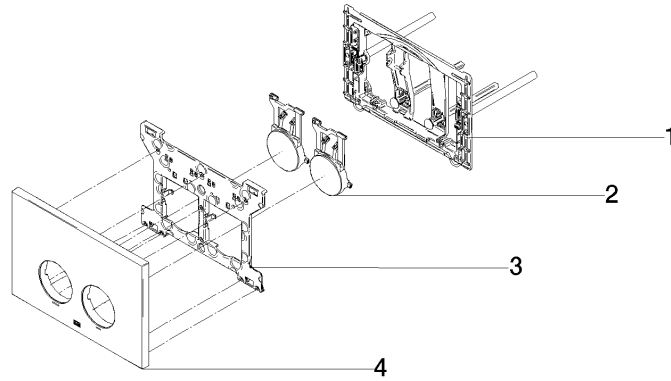

**Flush plate for concealed WC cisterns made by Geberit round - Champagne
(22kt Gold)**

12 665 979 Product version from 4/1/2024

Parts for other
finishes can be found
here: [Chrome](#)

Spare parts list

No.	Item Number	Name	Quantity used	Delivery time
1	90 28 01 030 00 90	base	1	2
2	90 20 97 100 00-47	button	2	30
3	90 28 10 212 00 90	base	1	2
4	90 11 97 012 00-47	cover	1	30