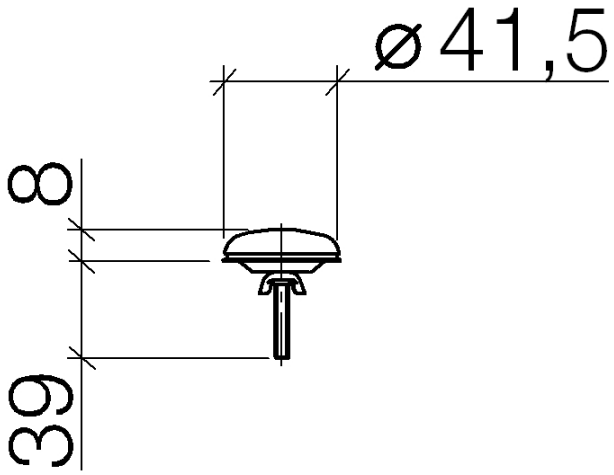

Cover for tap hole - Chrome

IMO

12 715 970

Fits: IMO, LULU, MADISON, MEM, TARA,  
CL.1, LISSÉ, VAIA, META, CYO

	Chrome	12 715 970-00
	brushed chrome	12 715 970-04
	Brushed Platinum	12 715 970-06
	Platinum	12 715 970-08
	Durabress (23kt Gold)	12 715 970-09
	Dark Chrome	12 715 970-19
	Light Gold	12 715 970-26
	Brushed Light Gold	12 715 970-27
	Brushed Durabress (23kt Gold)	12 715 970-28
	Matte Black	12 715 970-33
	Brushed Bronze	12 715 970-42
	Brushed Champagne (22kt Gold)	12 715 970-46
	Champagne (22kt Gold)	12 715 970-47
	Brushed Chrome	12 715 970-93
	Brushed Dark Platinum	12 715 970-99

## Cover for tap hole - Chrome

---

IMO

12 715 970

12 715 970

Parts for other  
finishes can be found  
here: brushed  
chrome

## Cover for tap hole - Chrome

IMO

12 715 970