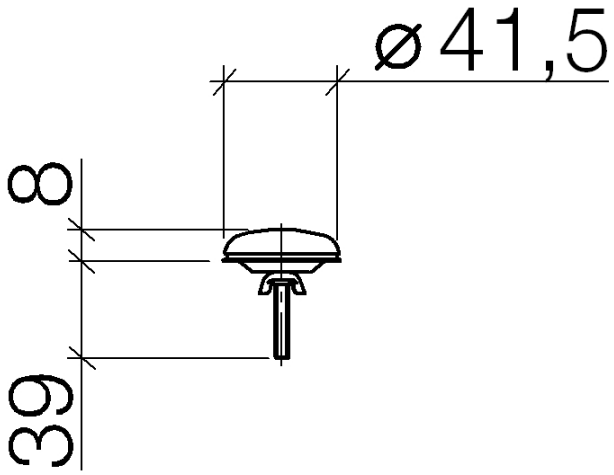

12 715 970

Fits: IMO, LULU, MADISON, MEM, TARA,
CL.1, LISSÉ, VAIA, META, CYO

	Matte Black	12 715 970-33
	Chrome	12 715 970-00
	brushed chrome	12 715 970-04
	Brushed Platinum	12 715 970-06
	Platinum	12 715 970-08
	Durabress (23kt Gold)	12 715 970-09
	Dark Chrome	12 715 970-19
	Light Gold	12 715 970-26
	Brushed Light Gold	12 715 970-27
	Brushed Durabress (23kt Gold)	12 715 970-28
	Brushed Bronze	12 715 970-42
	Brushed Champagne (22kt Gold)	12 715 970-46
	Champagne (22kt Gold)	12 715 970-47
	Brushed Chrome	12 715 970-93
	Brushed Dark Platinum	12 715 970-99

Cover for tap hole - Matte Black

IMO

12 715 970

12 715 970

Parts for other
finishes can be found
here: [Chrome](#)

Spare parts list