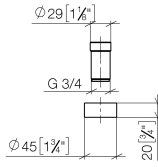

## Extension set -

---

12 780 970 90

- for clamping depths > 45 mm to max. 85 mm

For combination with Profi spray set 27799970,  
27789970, 27785970, 27784970 only.

## Extension set -

12 780 970 90

mm [inches]

## Spare parts list

No.	Item Number	Name	Quantity used	Delivery time
1	09 14 15 055 90	ring	1	2