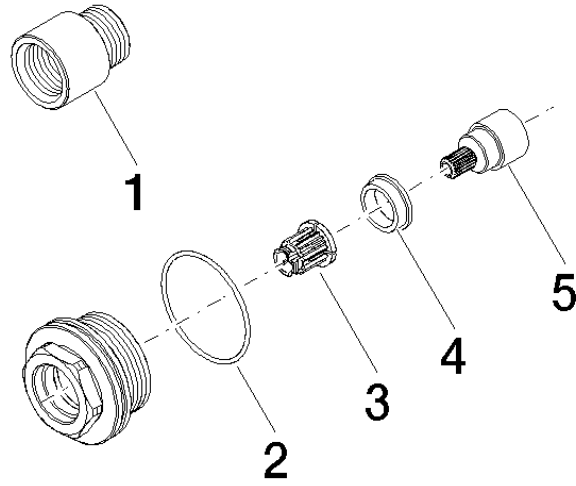

Extension 20 mm -

12 870 970 90

- up to 20 mm: 1 x 12 870 970 90
- 21 mm - 40 mm: 2 x 12 870 970 90

for 35 860 970 90

Can only be combined with exposed trim parts 36 86X 664-FF.

Extension 20 mm -

12 870 970 90

mm [inches]

Extension 20 mm -

12 870 970 90

Extension 20 mm -

12 870 970 90

Spare parts list

No.	Item Number	Name	Quantity used	Delivery time
	09 24 03 072 10 90	nipple	5	2