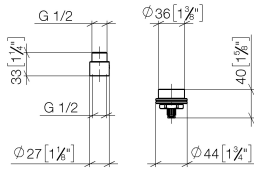

Extension 20 mm -

12 870 970 90

- up to 20 mm: 1 x 12 870 970 90
- 21 mm - 40 mm: 2 x 12 870 970 90

for 35 860 970 90

Can only be combined with exposed trim parts 36 86X 664-FF.

Extension 20 mm -

12 870 970 90

mm [inches]

Extension 20 mm -

12 870 970 90

Extension 20 mm -

12 870 970 90

Spare parts list

No.	Item Number	Name	Quantity used	Delivery time
	09 24 03 072 10 90	nipple	5	2