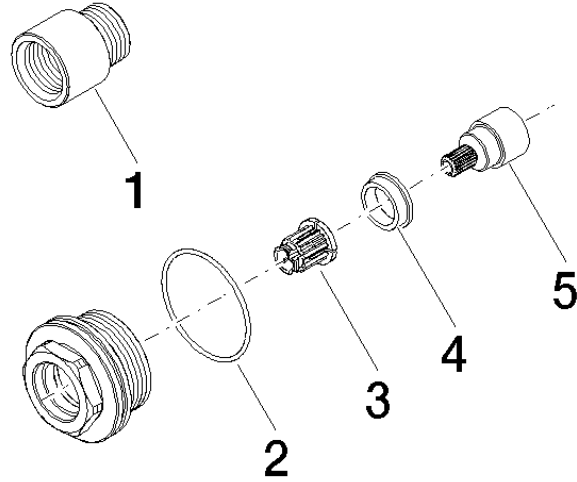

## Extension 20 mm -

---

12 870 970 90

- up to 20 mm: 1 x 12 870 970 90
- 21 mm - 40 mm: 2 x 12 870 970 90

for 35 860 970 90

Can only be combined with exposed trim parts 36  
86X 664-FF.

## Extension 20 mm -

12 870 970 90

mm [inches]

Extension 20 mm -

12 870 970 90

Spare parts list

No.	Item Number	Name	Quantity used	Delivery time
1	09 24 03 072 10 90	nipple	1	2
2	09 14 10 190 90	seal	1	2
3	90 12 12 002 00 90	fixing cap	1	2
4	09 18 40 227 90	sleeve	1	2
5	09 29 06 122 90	spindle	1	2