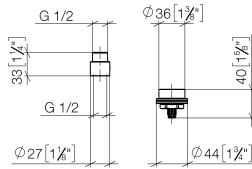

## Extension 20 mm -

---

12 870 970 90

- up to 20 mm: 1 x 12 870 970 90
- 21 mm - 40 mm: 2 x 12 870 970 90

for 35 860 970 90

Can only be combined with exposed trim parts 36  
86X 664-FF.

## Extension 20 mm -

12 870 970 90

mm [inches]

Extension 20 mm -

12 870 970 90

Spare parts list

No.	Item Number	Name	Quantity used	Delivery time
1	09 24 03 072 10 90	nipple	1	2
2	09 14 10 190 90	seal	1	2
3	90 12 12 002 00 90	fixing cap	1	2
4	09 18 40 227 90	sleeve	1	2
5	09 29 06 122 90	spindle	1	2