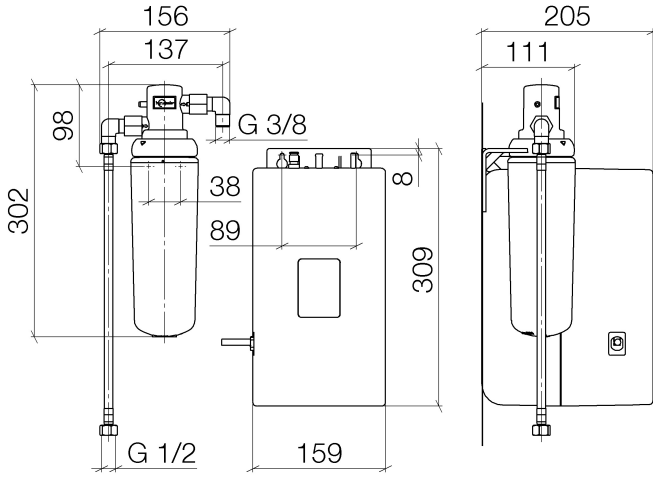

Hot water tank incl. filter -

12 892 970 90