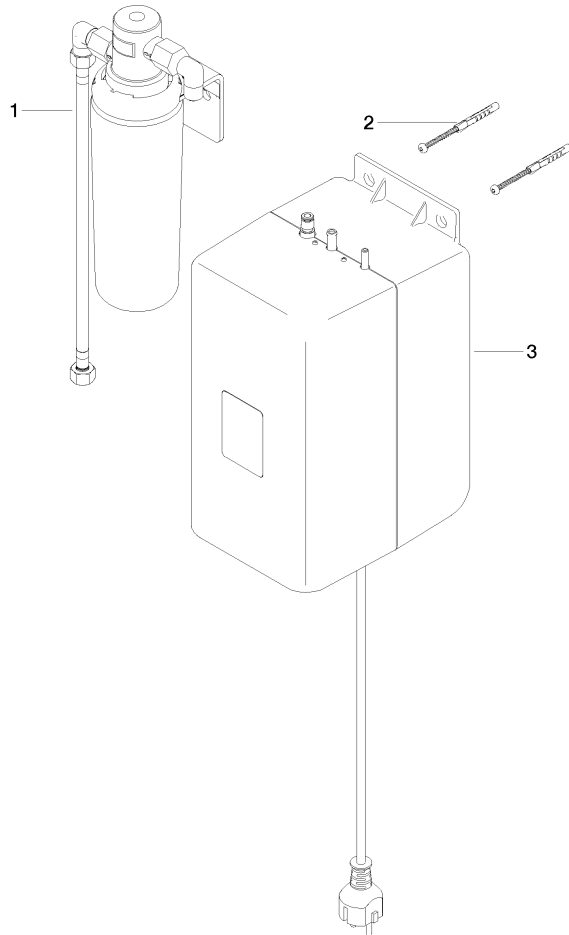

Hot water tank incl. filter -

---

12 892 970 90

Product version from 4/1/2014