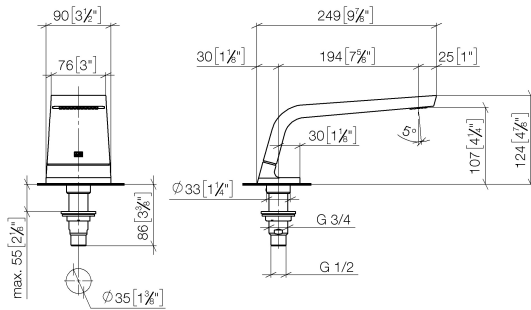

**CL.1 Bath spout without diverter for deck mounting - Chrome**

CL.1

13 612 705

- 200mm projection
- rectangular spray pattern with 55 individual jets
- height of mixer 125 mm
- height up to aerator 108 mm
- hole diameter 35 mm
- 1/2" connection
- max. flow 24.6 l/min at 3 bar flow pressure

mm [inches]

Flow rate chart

Certificates

WRAS\_1512010. LGA\_28684. IAPMO\_4976 (6).

13 612 705

Parts for other finishes can be found here: Brushed Platinum

### Spare parts list

No.	Item Number	Name	Quantity used	Delivery time
1	90 11 70 007 00-00	spout	1	10
2	09 31 11 099 90	pin	1	2
3	09 14 10 009 90	seal	1	2
4	09 30 01 117 90	connection	1	2
5	09 23 01 057 90	flow reducer	1	2
6	09 18 40 090 90	sleeve	1	2
7	04 23 10 004 03 90	fixing set	1	2