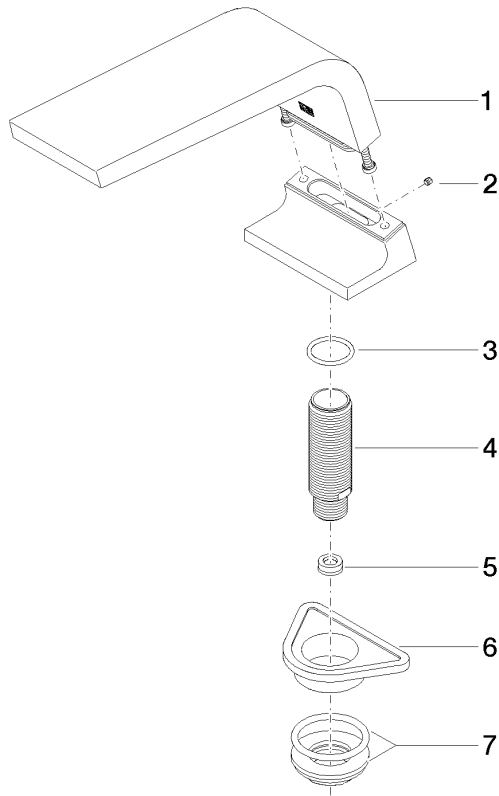

**CL.1 Bath spout without diverter for deck mounting - Chrome**

CL.1

13 612 705

- 200mm projection
- rectangular spray pattern with 55 individual jets
- height of mixer 125 mm
- height up to aerator 108 mm
- hole diameter 35 mm
- 1/2" connection
- max. flow 24.6 l/min at 3 bar flow pressure

mm [inches]

Flow rate chart

Certificates

WRAS\_1512010. LGA\_28684. IAPMO\_4976 (6).

13 612 705

Parts for other finishes can be found here: Brushed Platinum

### Spare parts list

No.	Item Number	Name	Quantity used	Delivery time
1	90 11 70 007 00-00	spout	1	10
2	09 31 11 099 90	pin	1	2
3	09 14 10 009 90	seal	1	2
4	09 30 01 117 90	connection	1	2
5	09 23 01 057 90	flow reducer	1	2
6	09 18 40 090 90	sleeve	1	2
7	04 23 10 004 03 90	fixing set	1	2