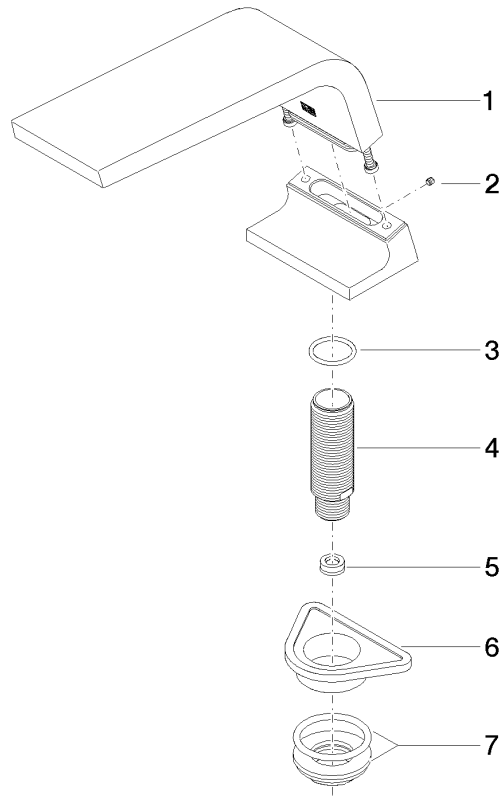

CL.1 Bath spout without diverter for deck mounting - Brushed Platinum

CL.1

13 612 705

- 200mm projection
- rectangular spray pattern with 55 individual jets
- height of mixer 125 mm
- height up to aerator 108 mm
- hole diameter 35 mm
- 1/2" connection
- max. flow 24.6 l/min at 3 bar flow pressure

mm [inches]

Flow rate chart

Certificates

WRAS_1512010. LGA_28684. IAPMO_4976 (6).

13 612 705

Parts for other finishes can be found here: [Chrome](#)

Spare parts list

No.	Item Number	Name	Quantity used	Delivery time
1	90 11 70 007 00-06	spout	1	10
2	09 31 11 099 90	pin	1	2
3	09 14 10 009 90	seal	1	2
4	09 30 01 117 90	connection	1	2
5	09 23 01 057 90	flow reducer	1	2
6	09 18 40 090 90	sleeve	1	2
7	04 23 10 004 03 90	fixing set	1	2