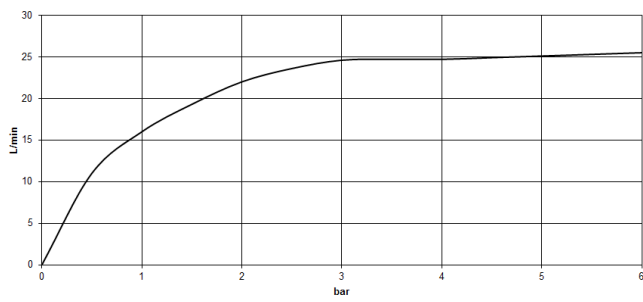

Flow rate chart

Certificates

WRAS_1512010. LGA_28684. IAPMO_4976 (6).