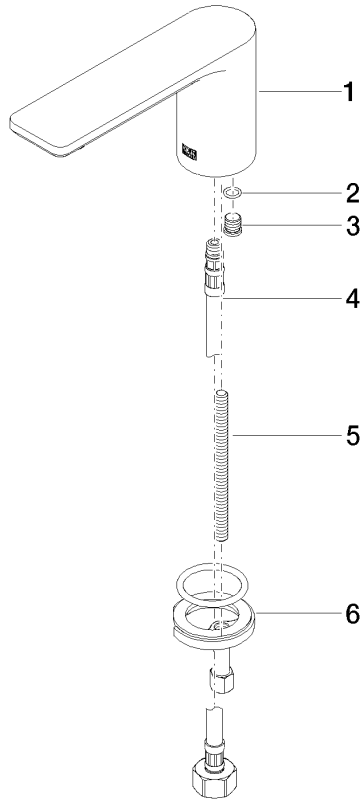

13 700 845

- 130mm projection
- fixed spout
- circular, air-enriched flow
- height of mixer 95 mm
- height up to aerator 75 mm
- hole diameter 35 mm
- 1/2" connection
- max. flow 5.7 l/min
- lead-free
- This product can help a building meet the requirements of Green Building Rating Systems, e.g. LEED®, BREEAM®, DGNB
- WRAS 1909064

13 700 845

mm [inches]

Flow rate chart

Certificates

LGA_29120.

IAPMO_N-4976.

WRAS_1909064.

IAPMO_4976 (4).

IAPMO_6397.

13 700 845

Spare parts list

No.	Item Number	Name	Quantity used	Delivery time
1	90 11 84 015 00-00	spout	1	10
2	90 14 10 060 00 90	seal	1	2
3	09 31 20 065 90	plug	1	2
4	04 30 04 019 00 90	hose	1	2
5	09 31 11 012 90	pin	1	2
6	04 30 11 038 75 90	fixing set	1	2