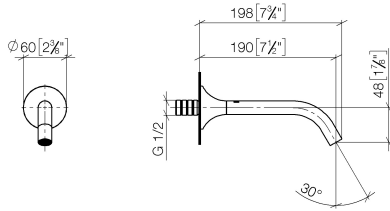

13 800 809

- 190mm projection
- fixed spout
- circular, air-enriched flow
- hole diameter 37 mm
- rosette Ø 60 mm
- 1/2" connection
- plug-link mounting
- max. flow 5.7 l/min
- lead-free
- WRAS 2306002
- This product can help a building meet the requirements of Green Building Rating Systems, e.g. LEED®, BREEAM®, DGNB

Recommended miscellaneous

Concealed wall elbow -

35 085 970 90

- max. recess depth 163 mm
- min. recess depth 90 mm

13 800 809

mm [inches]

Flow rate chart

Trajectory diagram

Codes & Standards

DIN 4109

ISO 3822

Scottish Water
Byelaws

UK Water Supply
Regulations

Ü-Zeichen

VAIA Wall-mounted basin spout without pop-up waste - Chrome

VAIA