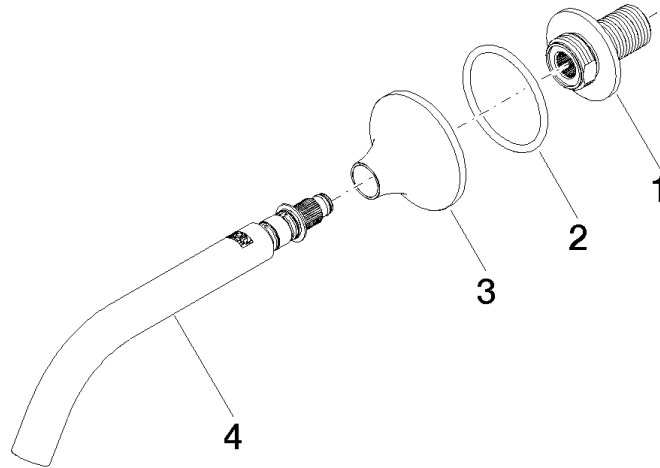

13 800 809

- 190mm projection
- fixed spout
- circular, air-enriched flow
- hole diameter 37 mm
- rosette Ø 60 mm
- 1/2" connection
- plug-link mounting
- max. flow 5.7 l/min
- lead-free
- WRAS 2306002
- This product can help a building meet the requirements of Green Building Rating Systems, e.g. LEED®, BREEAM®, DGNB

Codes & Standards

DIN 4109

ISO 3822

Scottish Water
Byelaws

UK Water Supply
Regulations

Ü-Zeichen

VAIA Wall-mounted basin spout without pop-up waste - Chrome

VAIA

13 800 809

Certificates

WRAS_2306

LGA_29

13 800 809

Product version from 3/13/2017

VAIA Wall-mounted basin spout without pop-up waste - Chrome

VAIA

13 800 809

Spare parts list

Product version from 3/13/2017

No.	Item Number	Name	Quantity used	Delivery time
	09 24 03 269 90	nipple	4	2