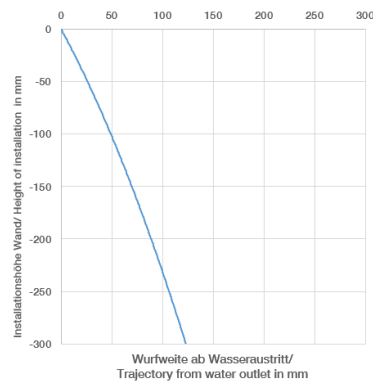

13 800 809

- 190mm projection
- fixed spout
- circular, air-enriched flow
- hole diameter 37 mm
- rosette Ø 60 mm
- 1/2" connection
- plug-link mounting
- max. flow 5.7 l/min
- lead-free
- WRAS 2306002
- This product can help a building meet the requirements of Green Building Rating Systems, e.g. LEED®, BREEAM®, DGNB

Recommended miscellaneous

Concealed wall elbow -

35 085 970 90

- max. recess depth 163 mm
- min. recess depth 90 mm

13 800 809

mm [inches]

Flow rate chart

Trajectory diagram

Codes & Standards

DIN 4109

ISO 3822

Scottish Water
Byelaws

UK Water Supply
Regulations

Ü-Zeichen

VAIA Wall-mounted basin spout without pop-up waste - Chrome

VAIA